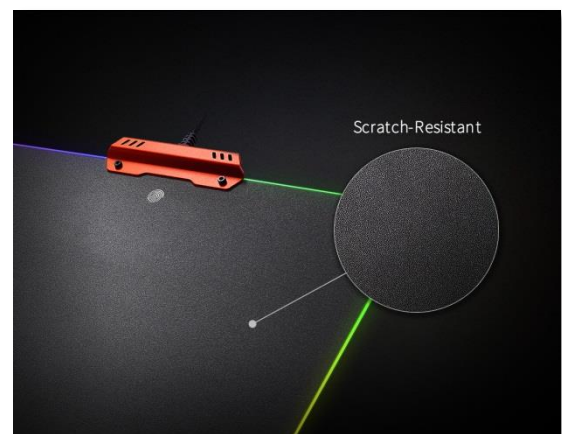

XPG INFAREX R10

THE PERFECT ARENA FOR BATTLE

INFAREX R10 Gaming Mousepad

Every epic battle needs an equally grand arena! The INFAREX R10 gaming mousepad boasts unique RGB lighting effects, which can switch between lighting modes simply by tapping the switch button on the mousepad. The rugged PVC surface is resistant to scratches and abrasion, which means users can move the mouse easily and quickly with complete peace of mind. With the precision offered by the INFAREX R10, the outcome of every battle will never be in doubt!

Durable & Scratch-Resistant

The INFAREX R10 is made of tough, scratch-resistant PVC, allowing it to be used on a variety of surfaces. The mousepad itself has the perfect amount of friction.

Anti-Slip Rubber Feet on the Base

The underside of the INFAREX R10 is made of high-quality silicone rubber, which provides the mousepad with superior grip on the surface underneath. This means it will not shift even when the user makes large mouse movements.

Gold-Plated USB Connector for the Stable Connector

The INFAREX R10 is equipped with a gold-plated USB connector, which ensures the stability of the signal for the RGB effects, even in the heat of battle. This ensures uninterrupted ambiance for the users